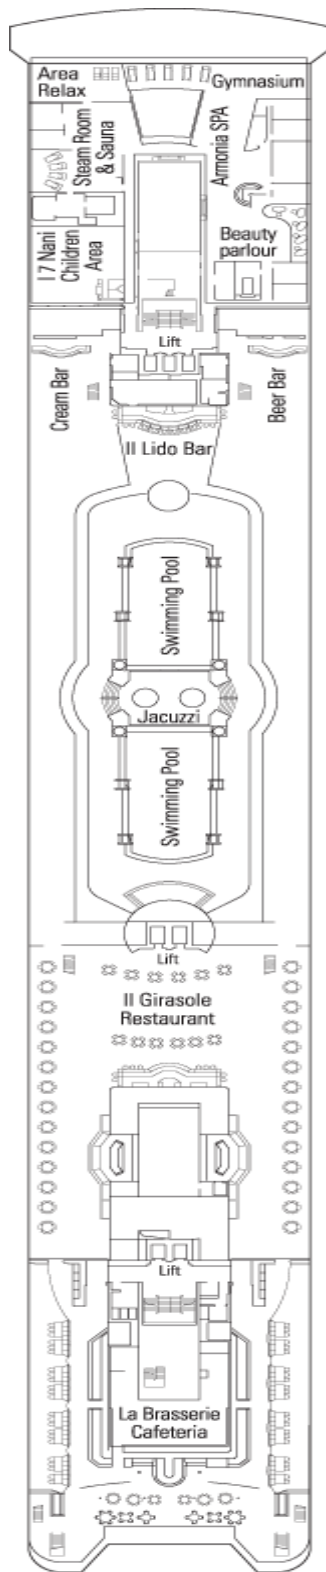

AQUAMARINA DECK

CABIN TYPES

- ▲ Sofa bed
- 3rd bed is a bunk bed
- 3rd & 4th beds are bunks
- double sofa bed
- Y Connecting cabins
- H Disabled cabin

*The above information may change at the time of booking.