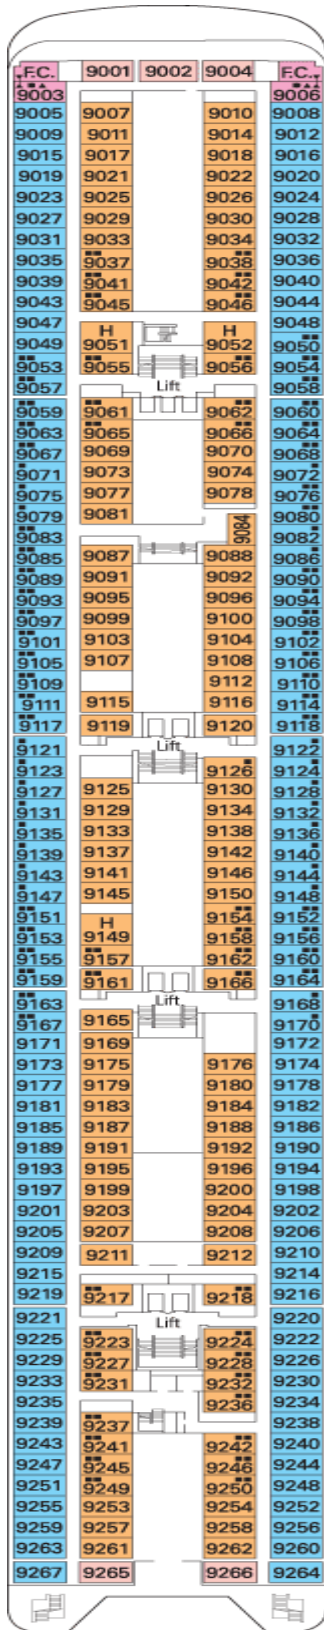

AMETISTA DECK

CABIN TYPES

- ▲ Sofa bed
- 3rd bed is a bunk bed
- 3rd & 4th beds are bunks
- double sofa bed
- ⌵ Connecting cabins
- H Disabled cabin

*The above information may change at the time of booking.

- Category 4
- Category 6
- Category 9
- Category 10