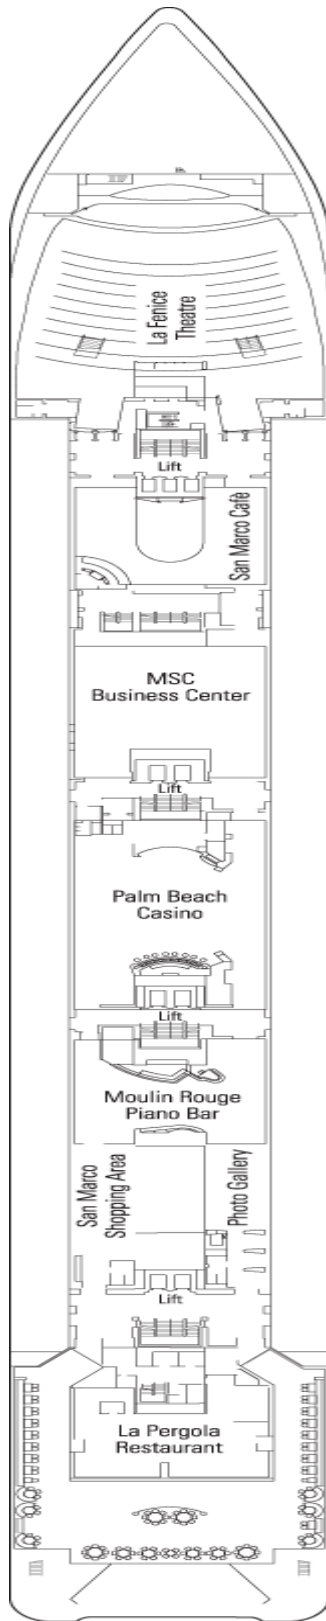

Ship Facts

MSC Armonia

777 Cabins ~ 2087 Guests

Technical Specifications

Length: 824 ft

Width: 94 ft

Tonnages: 58,625 t

Speed: 21 Knots

Number of passengers: 1566 people (on double basis)

Crew: approx. 700 people

Passenger decks: 9

Elevators: 9

Fully Stabilized

Ship Registry: Panama

Cabins

132 Suites with private balcony (22 m²)

Accommodations

Suite with Balcony:

The Suites feature a bedroom with a king size bed, bath & shower. Complete with private veranda, sofa bed, tv, satellite telephone, Availability of Internet connection by your own lap top (on payment), refrigerator, floor-to-ceiling windows. Category 11.

*The above information may change at the time of booking.

- Category 1
- Category 2
- Category 6
- Category 7

DIAMANTE DECK

CABIN TYPES

- ▲ Sofa bed
- 3rd bed is a bunk bed
- 3rd & 4th beds are bunks
- ◆ double sofa bed
- Y Connecting cabins
- H Disabled cabin