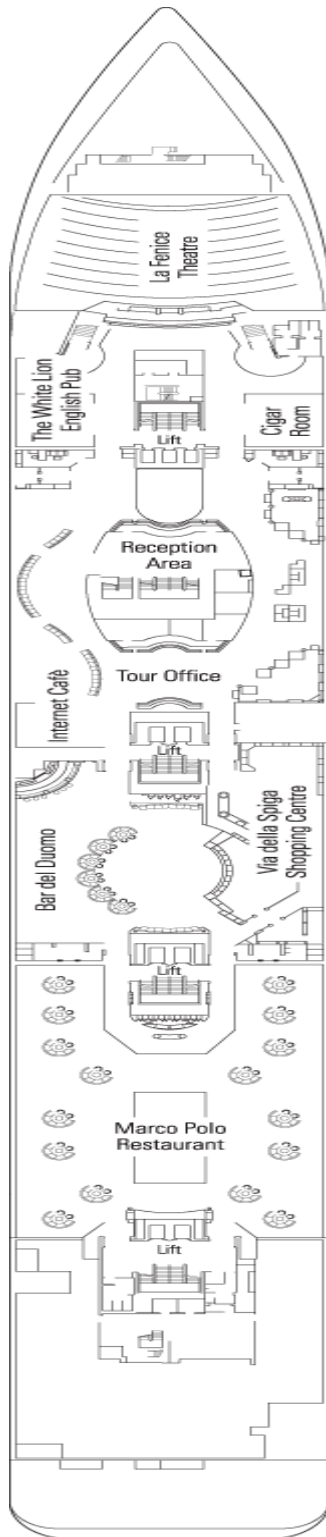

RUBINO DECK

CABIN TYPES

- ▲ Sofa bed
- 3rd bed is a bunk bed
- 3rd & 4th beds are bunks
- double sofa bed
- ⚡ Connecting cabins
- H Disabled cabin

*The above information may change at the time of booking.