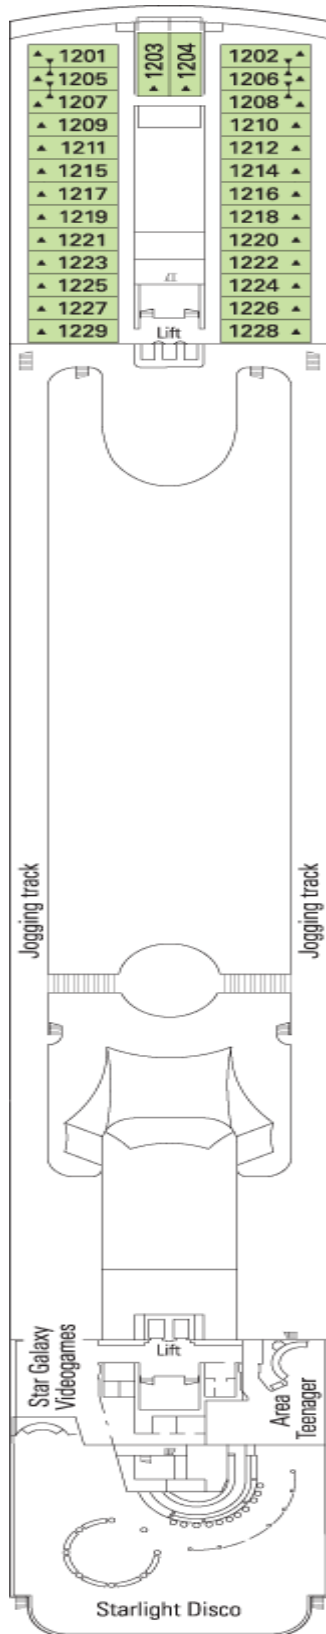

Ship Facts

MSC Armonia

777 Cabins ~ 2087 Guests

Technical Specifications

Length: 824 ft

Width: 94 ft

Tonnages: 58,625 t

Speed: 21 Knots

Accommodations

Suite with Balcony:

The Suites feature a bedroom with a king size bed, bath & shower. Complete with private veranda, sofa bed, tv, satellite telephone, Availability of Internet connection by your own lap top (on payment), refrigerator, floor-to-ceiling windows. Category 11.

Deluxe Oceanview Staterooms:

Staterooms include king size bed convertible to two lower beds, bath with shower. Category 8, 9, 10.

Inside Double Staterooms:

Staterooms include two lower beds convertible to a king size bed & shower. Category 7.

The illustrations shown on this page are solely for the reader's information; the furnishings and layout may vary from one cabin to another of the same category.

Decks:

ZAFFIRO DECK

CABIN TYPES

- ▲ Sofa bed
- 3rd bed is a bunk bed
- 3rd & 4th beds are bunks
- ◆ double sofa bed
- Y Connecting cabins
- H Disabled cabin