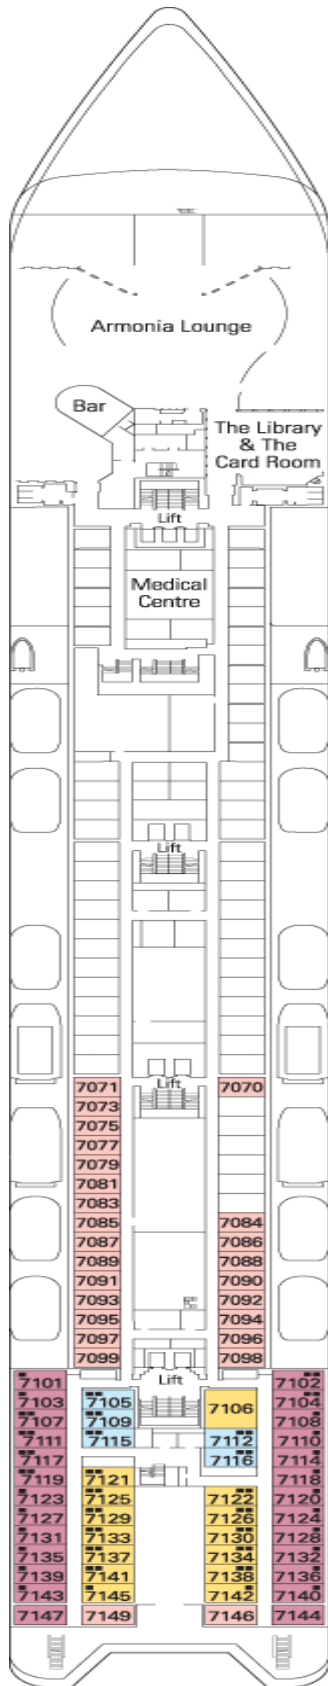

TOPAZIO DECK

CABIN TYPES

- ▲ Sofa bed
- 3rd bed is a bunk bed
- 3rd & 4th beds are bunks
- double sofa bed
- ⚡ Connecting cabins
- H Disabled cabin

*The above information may change at the time of booking.

- Category 1
- Category 2
- Category 6
- Category 7