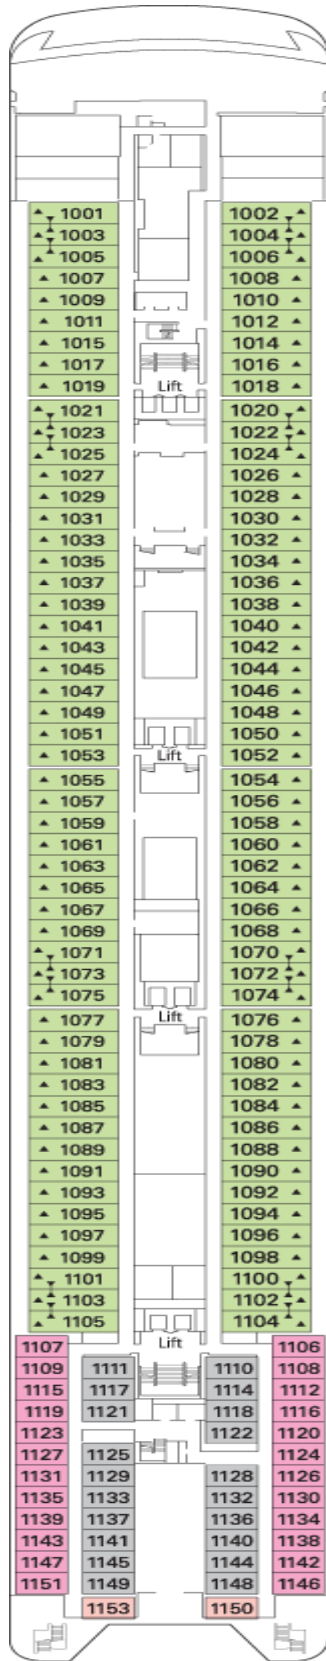

TORMALINA DECK

CABIN TYPES

- ▲ Sofa bed
- 3rd bed is a bunk bed
- 3rd & 4th beds are bunks
- double sofa bed
- ↕ Connecting cabins
- H Disabled cabin

*The above information may change at the time of booking.

- Category 5
- Category 6
- Category 10
- Category 11