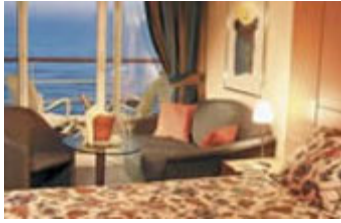

Accommodations

Suite with Balcony:

The Suites feature a bedroom with a king size bed, bath & shower. Complete with private veranda, sofa bed, tv, satellite telephone, Availability of Internet connection by your own lap top (on payment), refrigerator, floor-to-ceiling windows. Category 11.