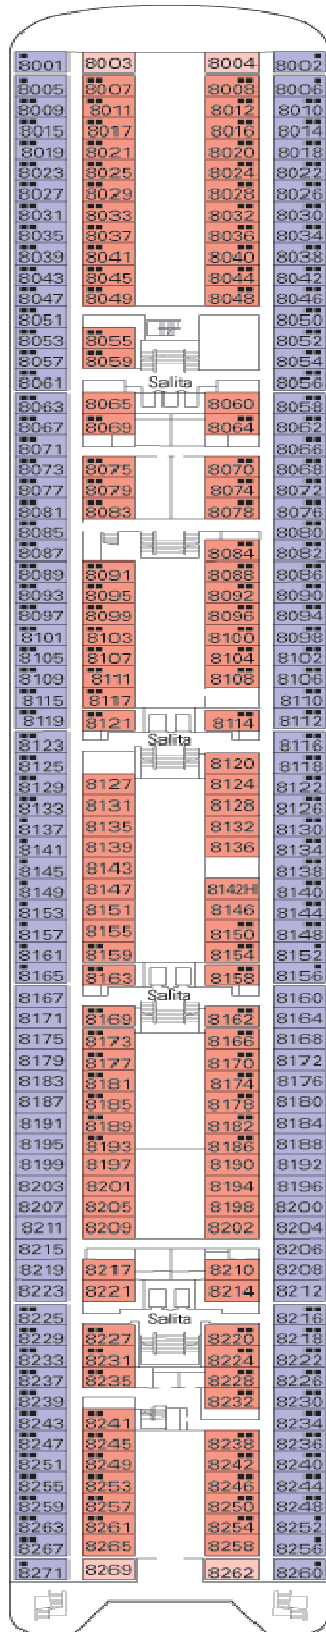

SMERALDO DECK

CABIN TYPES

- ▲ Sofa bed
- 3rd bed is a bunk bed
- 3rd & 4th beds are bunks
- double sofa bed
- Y Connecting cabins
- H Disabled cabin

*The above information may change at the time of booking.

- Category 3
- Category 6
- Category 8