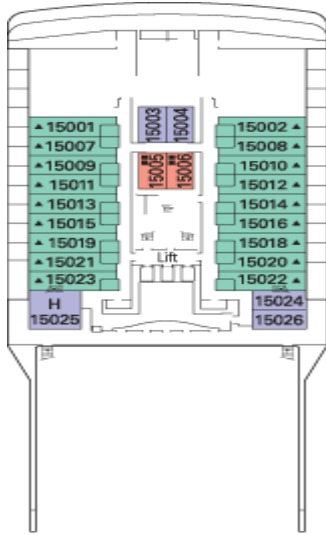

CANTATA DECK

CABIN TYPES

- ▲ Sofa bed
- 3rd bed is a bunk bed
- 3rd & 4th beds are bunks
- double sofa bed
- ⚡ Connecting cabins
- H Disabled cabin

*The above information may change at the time of booking.

- Category 3
- Category 8
- Category 12