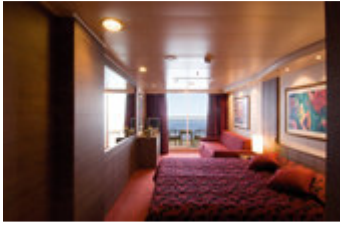

Accommodations

Balcony Suite:

Each suite is furnished with a double bed that can be converted into 2 single beds (on request), bathroom with bathtub, living room, spacious wardrobe. Amenities include satellite and interactive television, availability of internet connection by your own lap top (on payment), full-service mini bar, room safe and hairdryer.