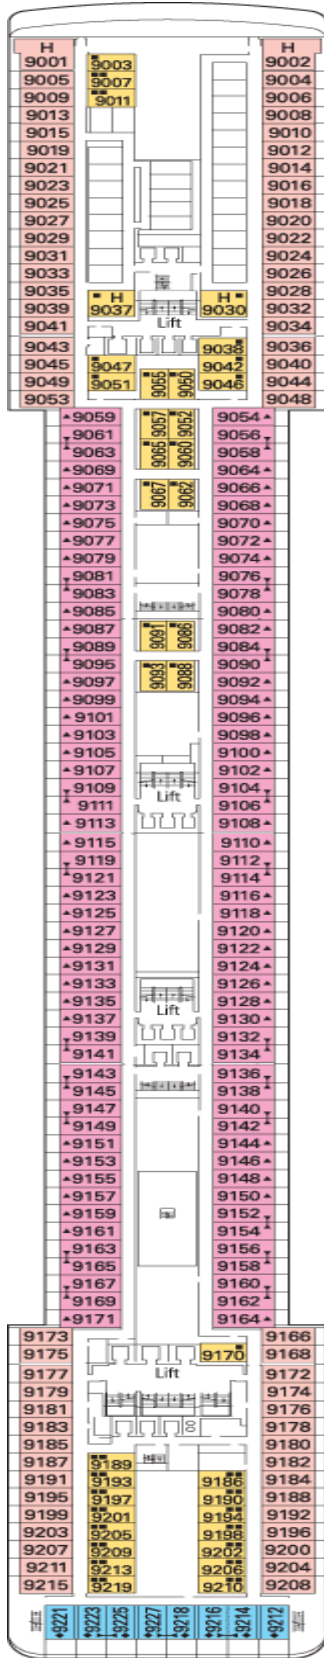

### Technical Specifications

Length: 293.8 mt  
Width: 32.2 mt  
Tonnages: 89,600 tons  
Speed: 23 Knots  
Passenger Acc.: 2550 (on double basis)  
Crew: approx. 987 people  
Passenger Decks: 13  
Lifts: 13  
Fully Stabilized

## ADAGIO DECK

## MINUETTO DECK

## INTERMEZZO DECK