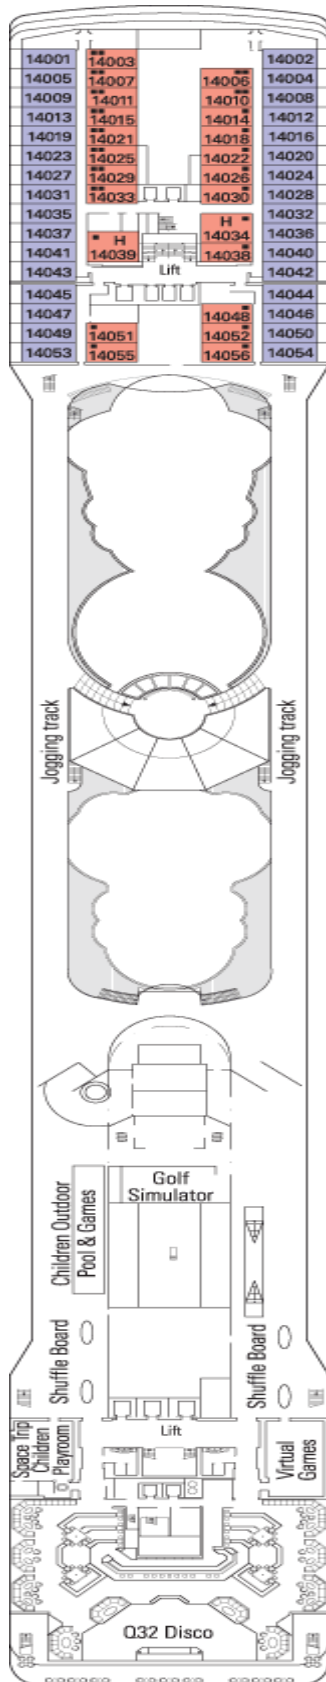

CAPRICCIO DECK

CABIN TYPES

- ▲ Sofa bed
- 3rd bed is a bunk bed
- 3rd & 4th beds are bunks
- double sofa bed
- ↔ Connecting cabins
- H Disabled cabin

*The above information may change at the time of booking.

- Category 3
- Category 8