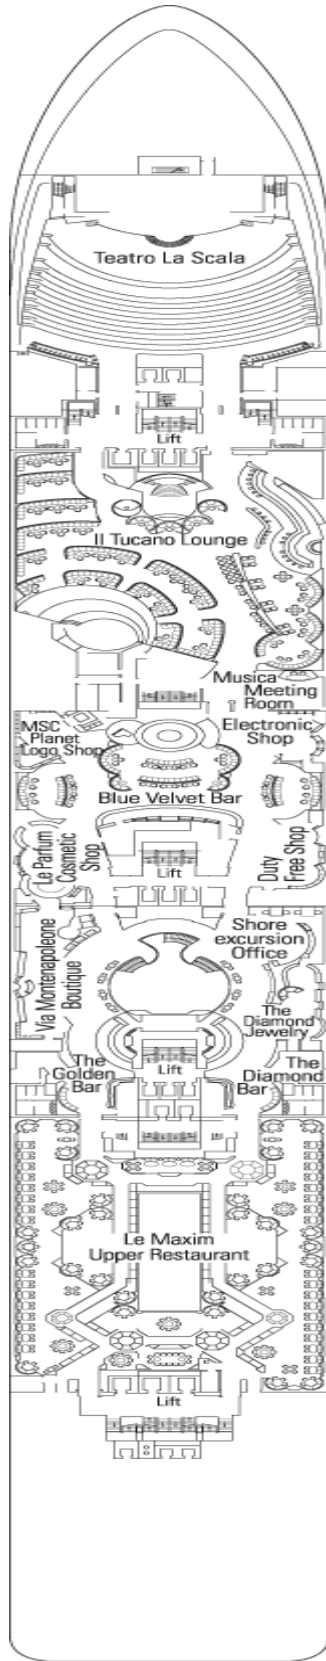

BRILLANTE DECK

CABIN TYPES

- ▲ Sofa bed
- 3rd bed is a bunk bed
- 3rd & 4th beds are bunks
- double sofa bed
- ⚡ Connecting cabins
- H Disabled cabin

*The above information may change at the time of booking.