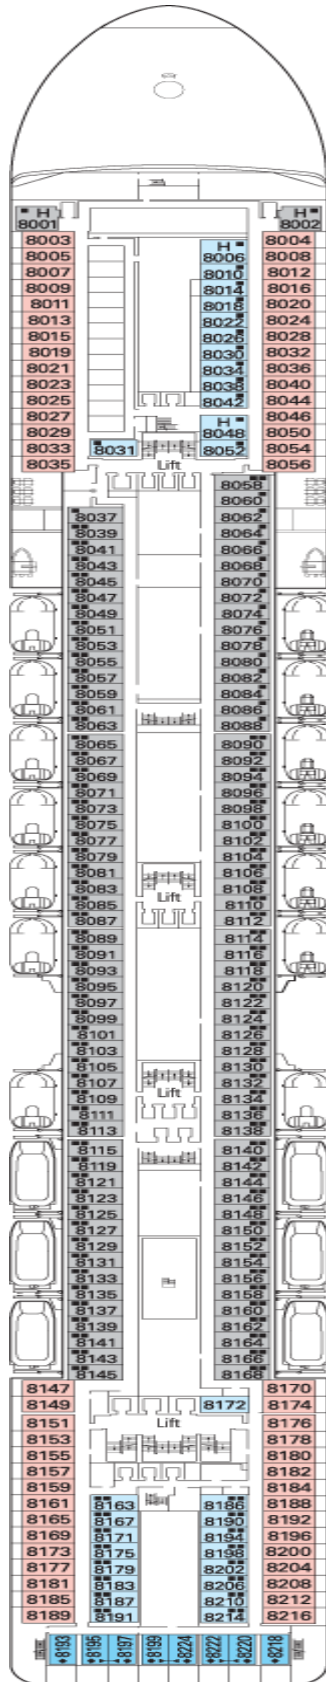

FORTE DECK

CABIN TYPES

- ▲ Sofa bed
- 3rd bed is a bunk bed
- 3rd & 4th beds are bunks
- double sofa bed
- ⚡ Connecting cabins
- H Disabled cabin

*The above information may change at the time of booking.

- Category 1
- Category 5
- Category 6
- Category 9