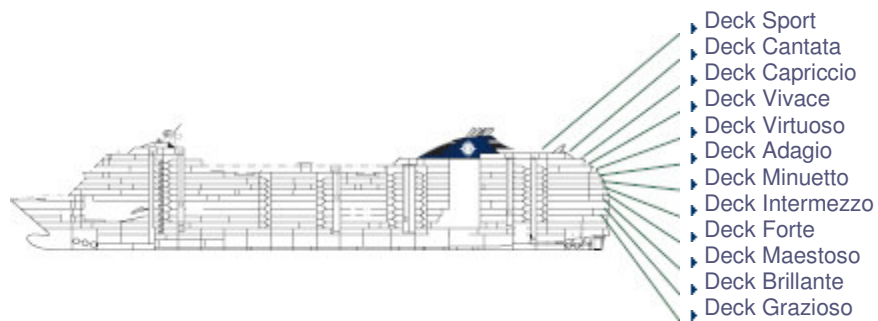

Accommodations

Balcony Suite:

Each suite is furnished with a double bed that can be converted into 2 single beds (on request), bathroom with bathtub, living room, spacious wardrobe. Amenities include satellite and interactive television, availability of internet connection by your own lap top (on payment), full-service mini bar, room safe and hairdryer.

Oceanview Balcony Stateroom:

Each stateroom with balcony is furnished with single beds that can be converted into double bed, bathroom with shower. Amenities include satellite and interactive television, full-service mini bar, room safe and hairdryer.

Inside Stateroom:

Each stateroom is furnished with single beds that can be converted into double bed (except for the 5 cabins for disabled people), bathroom with shower. Amenities include satellite and interactive television, full-service mini bar, room safe and hairdryer.

The illustrations shown on this page are solely for the reader's information; the furnishings and layout may vary from one cabin to another of the same category.

Decks: