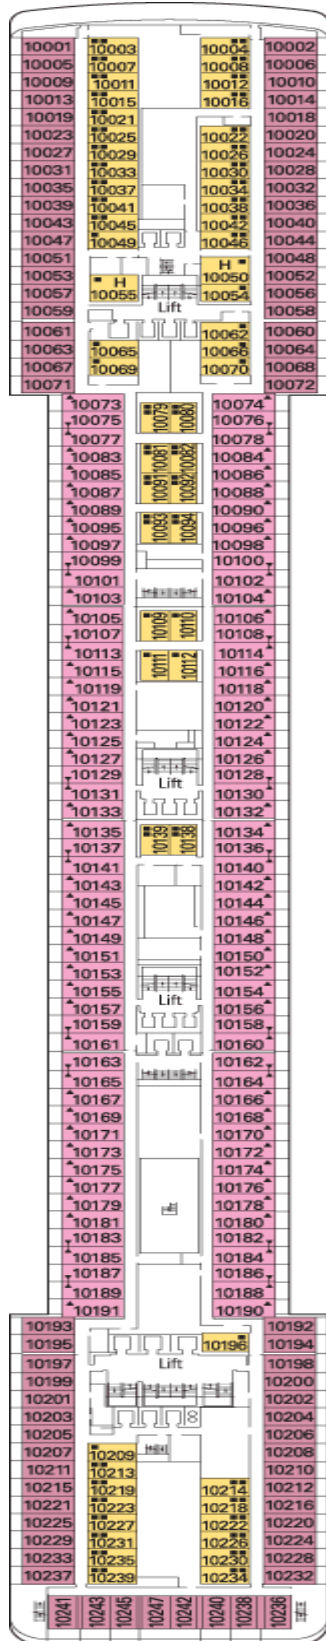

MINUETTO DECK

CABIN TYPES

- ▲ Sofa bed
- 3rd bed is a bunk bed
- 3rd & 4th beds are bunks
- double sofa bed
- ↔ Connecting cabins
- H Disabled cabin

*The above information may change at the time of booking.

- Category 2
- Category 7
- Category 10