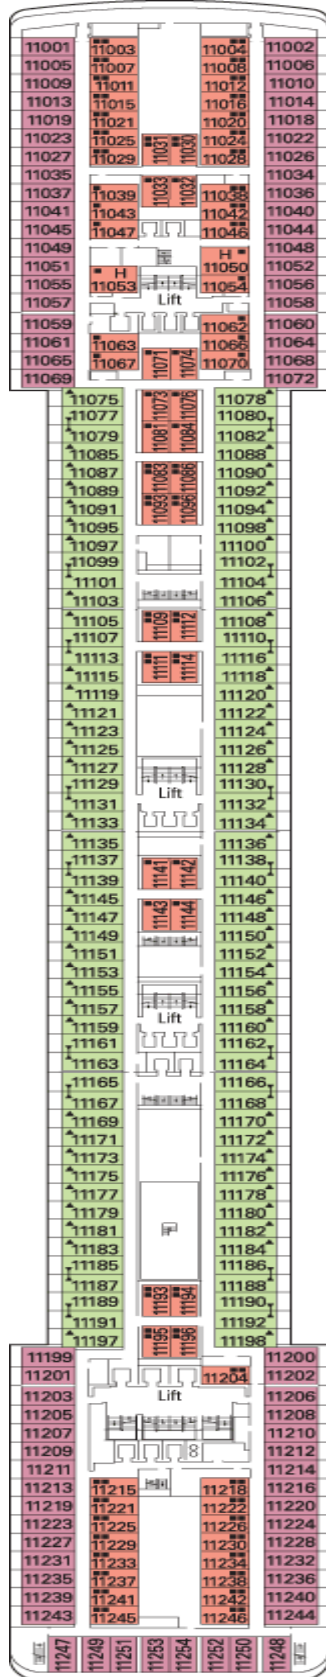

ADAGIO DECK

CABIN TYPES

- ▲ Sofa bed
- 3rd bed is a bunk bed
- 3rd & 4th beds are bunks
- double sofa bed
- ↔ Connecting cabins
- H Disabled cabin

*The above information may change at the time of booking.

- Category 3
- Category 7
- Category 11