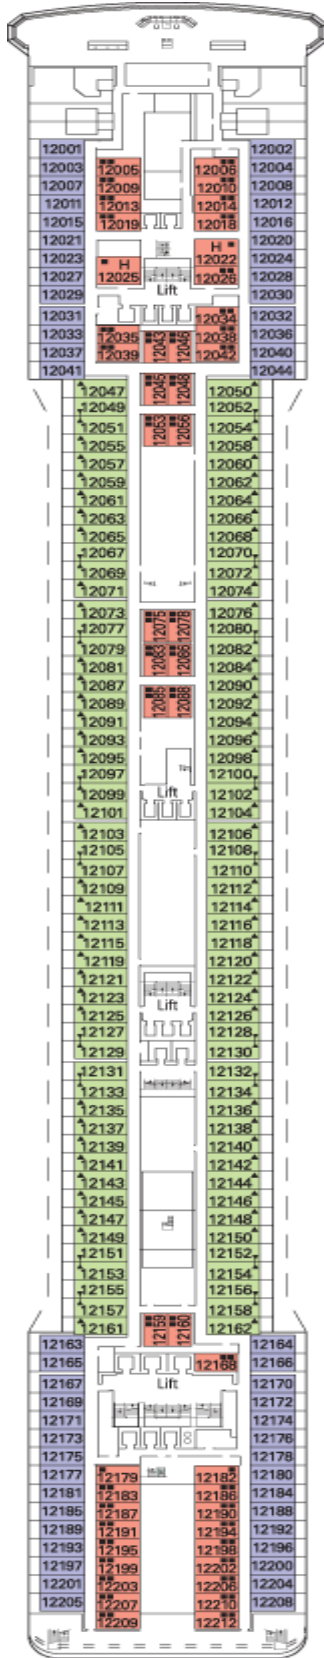

VIRTUOSO DECK

CABIN TYPES

- ▲ Sofa bed
- 3rd bed is a bunk bed
- 3rd & 4th beds are bunks
- double sofa bed
- ↔ Connecting cabins
- H Disabled cabin

*The above information may change at the time of booking.

- Category 3
- Category 8
- Category 11