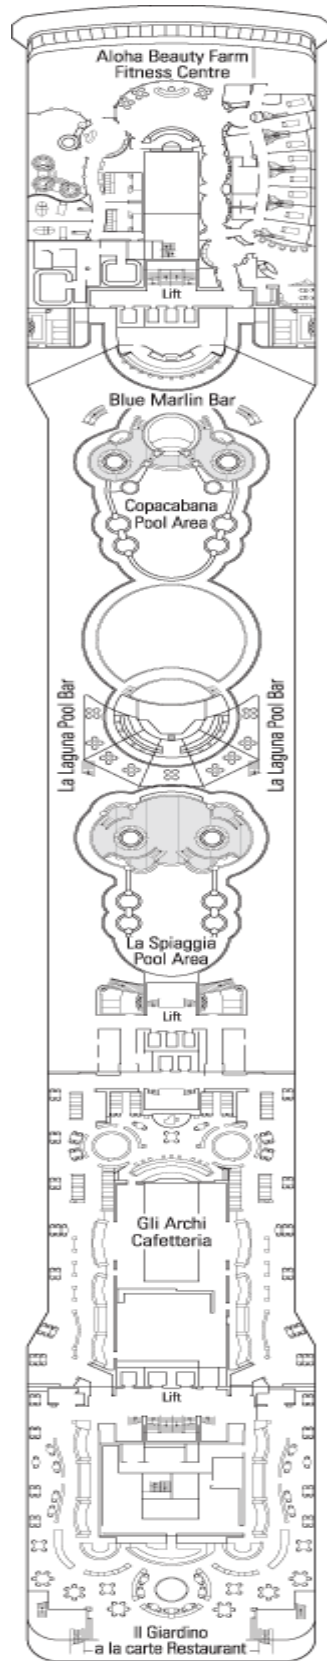

VIVACE DECK

CABIN TYPES

- ▲ Sofa bed
- 3rd bed is a bunk bed
- 3rd & 4th beds are bunks
- double sofa bed
- ⚡ Connecting cabins
- H Disabled cabin

*The above information may change