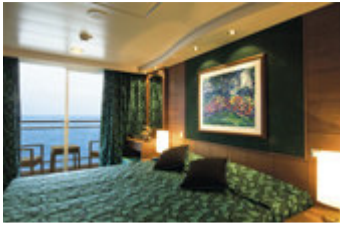

## Introduction – MSC MUSICA

The newest and largest ship, MSC Musica, offers you the most modern and elegant design available by MSC Cruises. Onboard you'll enjoy her spacious staterooms, the majority of which offer private balconies, expansive deck space and numerous boutiques and entertainment venues. The shipboard staff are dedicated to ensuring that everything promised you, will be. Whether it is at dinner in the luxurious Le Maxim Dining Room or at one of the other venues offered onboard such as the Sushi Bar or Wine Bar.

### Balcony Suite:

Each suite is furnished with a double bed that can be converted into 2 single beds (on request), bathroom with bathtub, living room, spacious wardrobe. Amenities include satellite and interactive television, availability of internet connection by your own lap top (on payment), full-service mini bar, room safe and hairdryer.

### Oceanview Balcony Stateroom:

Each stateroom with balcony is furnished with single beds that can be converted into double bed, bathroom with shower. Amenities include satellite and interactive television, full-service mini bar, room safe and hairdryer.

### Inside Stateroom:

Each stateroom is furnished with single beds that can be converted into double bed (except for the 5 cabins for disabled people), bathroom with shower. Amenities include satellite and interactive television, full-service mini bar, room safe and hairdryer.