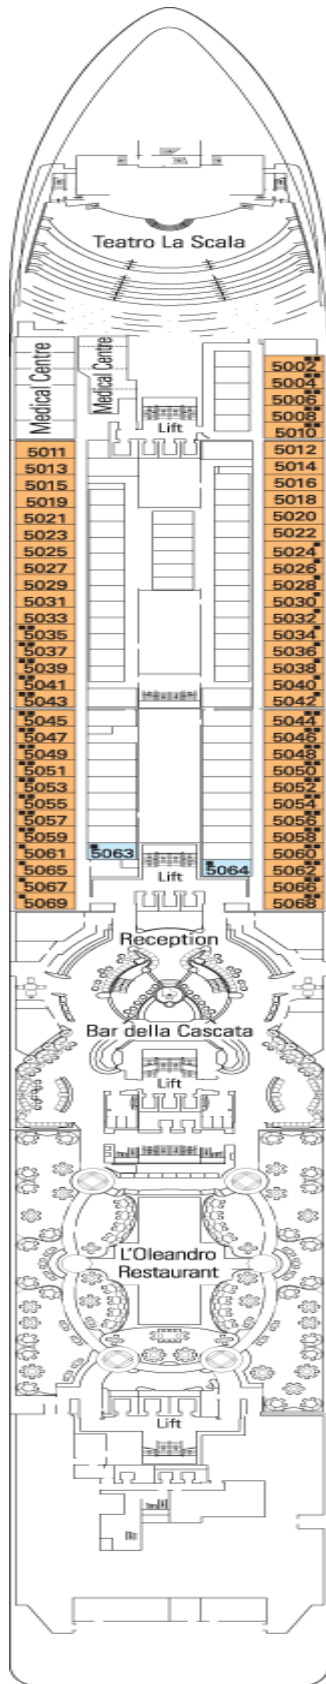

GRAZIOSO DECK

CABIN TYPES

- ▲ Sofa bed
- 3rd bed is a bunk bed
- 3rd & 4th beds are bunks
- double sofa bed
- ↕ Connecting cabins
- H Disabled cabin

*The above information may change at the time of booking.

- Category 1
- Category 4