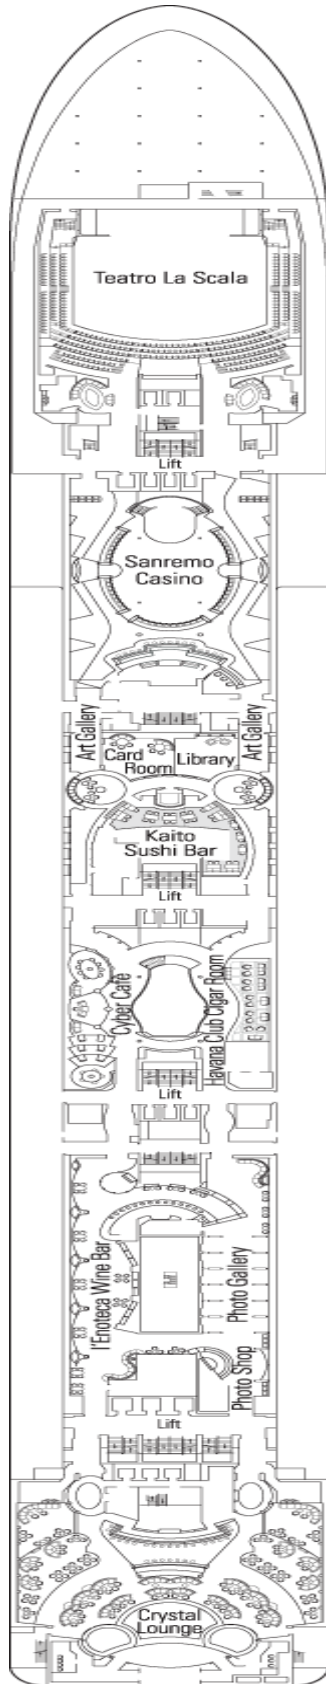

MAESTOSO DECK

CABIN TYPES

- ▲ Sofa bed
- 3rd bed is a bunk bed
- 3rd & 4th beds are bunks
- double sofa bed
- ⚡ Connecting cabins
- H Disabled cabin

*The above information may change at the time of booking.