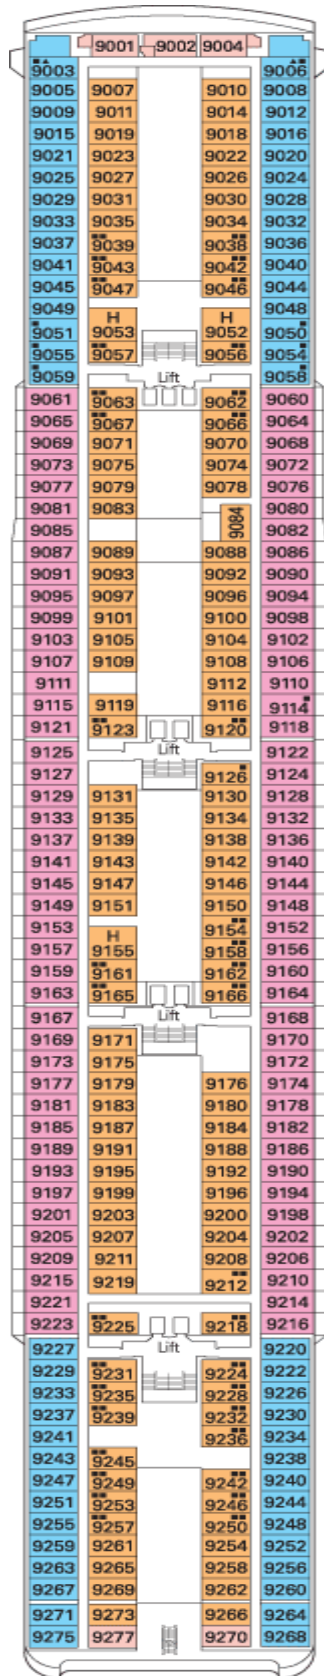

NORMA DECK

CABIN TYPES

- ▲ Sofa bed
- 3rd bed is a bunk bed
- 3rd & 4th beds are bunks
- double sofa bed
- ↕ Connecting cabins
- H Disabled cabin

*The above information may change at the time of booking.

- Category 4
- Category 6
- Category 9
- Category 10