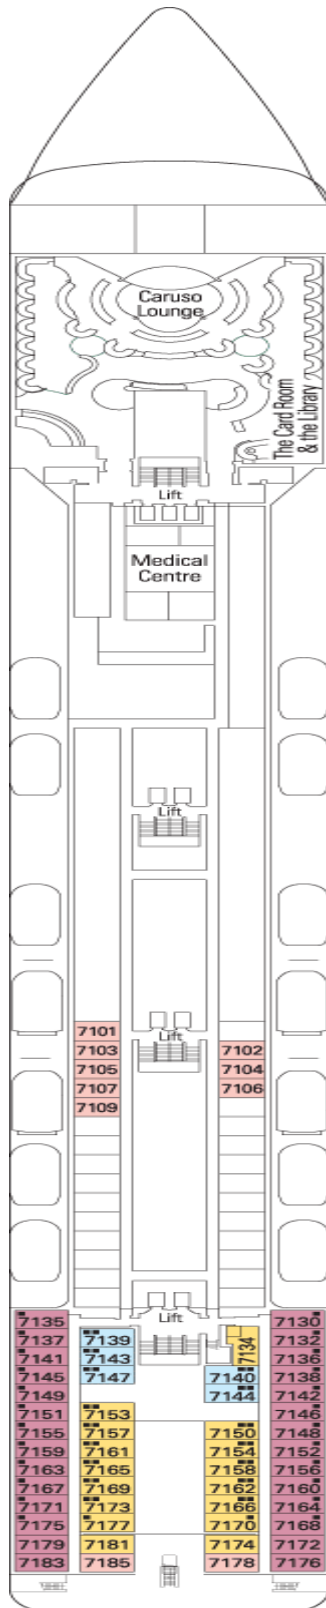

RIGOLLETO DECK

CABIN TYPES

- ▲ Sofa bed
- 3rd bed is a bunk bed
- 3rd & 4th beds are bunks
- double sofa bed
- ⚡ Connecting cabins
- H Disabled cabin

*The above information may change at the time of booking.

- Category 1
- Category 2
- Category 6
- Category 7