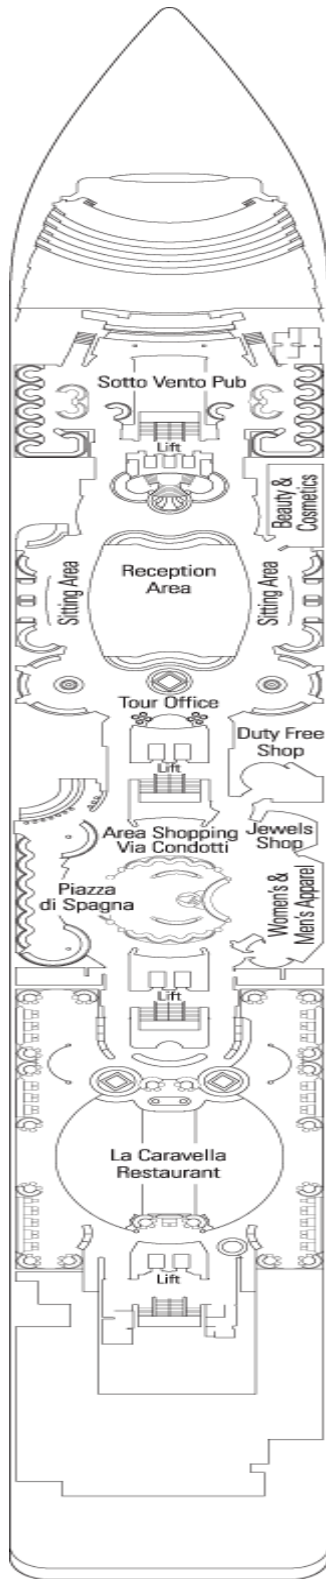

AIDA DECK

CABIN TYPES

- ▲ Sofa bed
- 3rd bed is a bunk bed
- 3rd & 4th beds are bunks
- double sofa bed
- ⌋ Connecting cabins
- H Disabled cabin

*The above information may change at the time of booking.