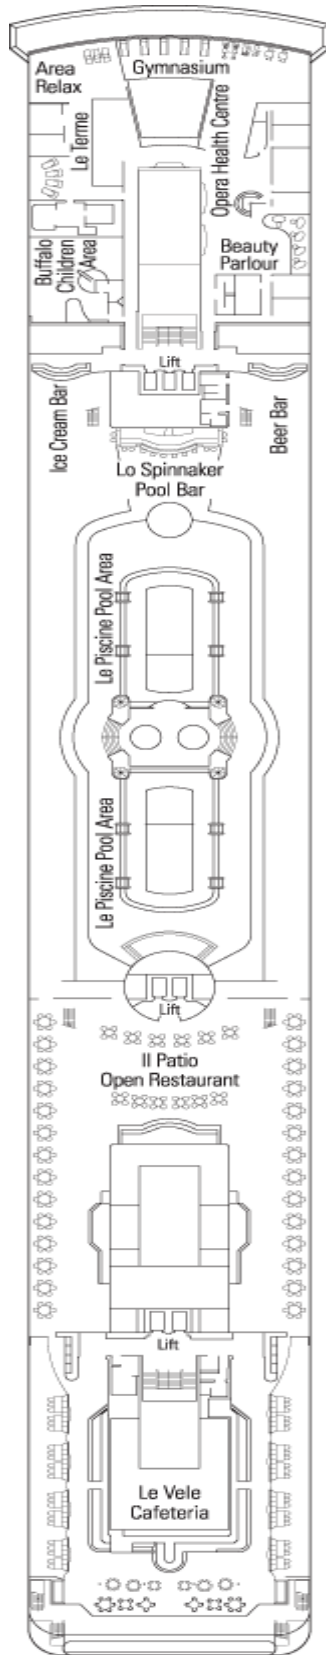

#### Technical Specifications

Length: 763 ft  
Width: 84 ft  
Tonnages: 59,058 tons  
Speed: 21 Knots  
Passenger Acc.: 1700 (on double basis)  
Crew: approx. 701 people  
Passenger Decks: 9  
Lifts: 9  
Fully Stabilized  
Ship Registry: Panama

### Inside Stateroom:

Each inside stateroom is furnished with two lowers convertible to king size bed, bath with shower. Amenities include satellite television and radio, full-service mini bar, room safe and hairdryer, tv and telephone.

## LA BOHEME DECK

### CABIN TYPES

- ▲ Sofa bed
- 3rd bed is a bunk bed
- 3rd & 4th beds are bunks
- ◆ double sofa bed
- Y Connecting cabins
- H Disabled cabin

\*The above information may change at the time of booking.

Category 11