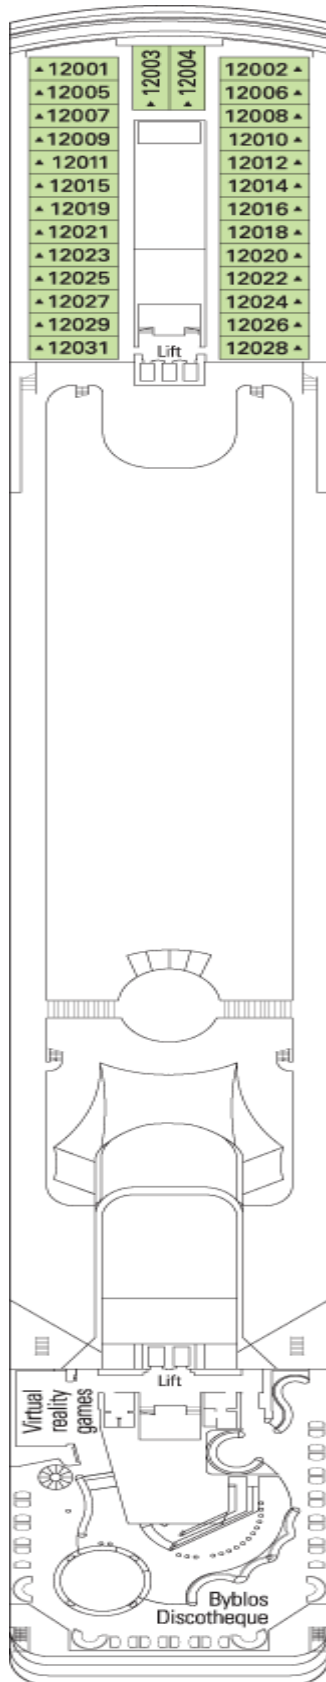

LA BOHEME DECK

CABIN TYPES

- ▲ Sofa bed
- 3rd bed is a bunk bed
- 3rd & 4th beds are bunks
- double sofa bed
- Y Connecting cabins
- H Disabled cabin

*The above information may change at the time of booking.

Category 11