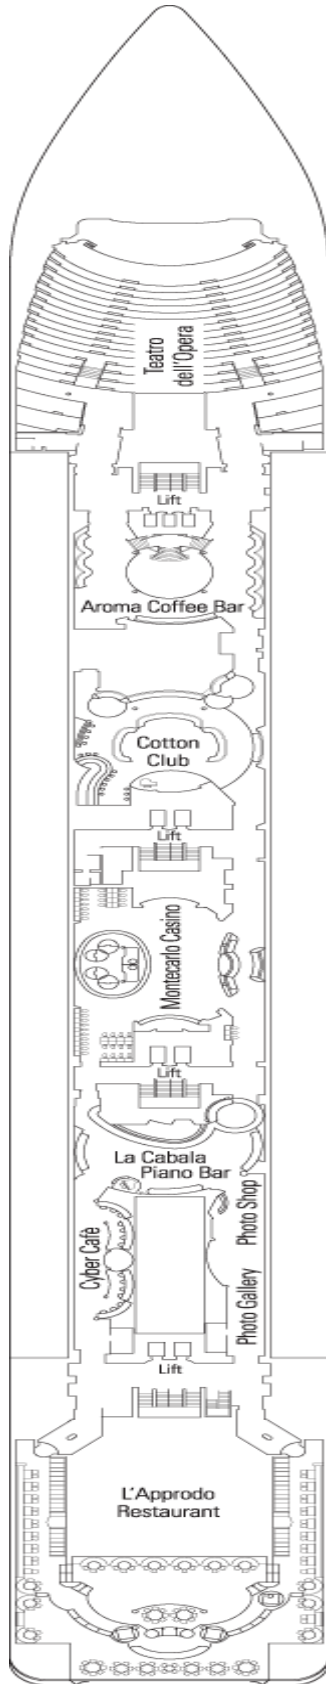

OTELLO DECK

CABIN TYPES

- ▲ Sofa bed
- 3rd bed is a bunk bed
- 3rd & 4th beds are bunks
- double sofa bed
- ⚡ Connecting cabins
- H Disabled cabin

*The above information may change at the time of booking.