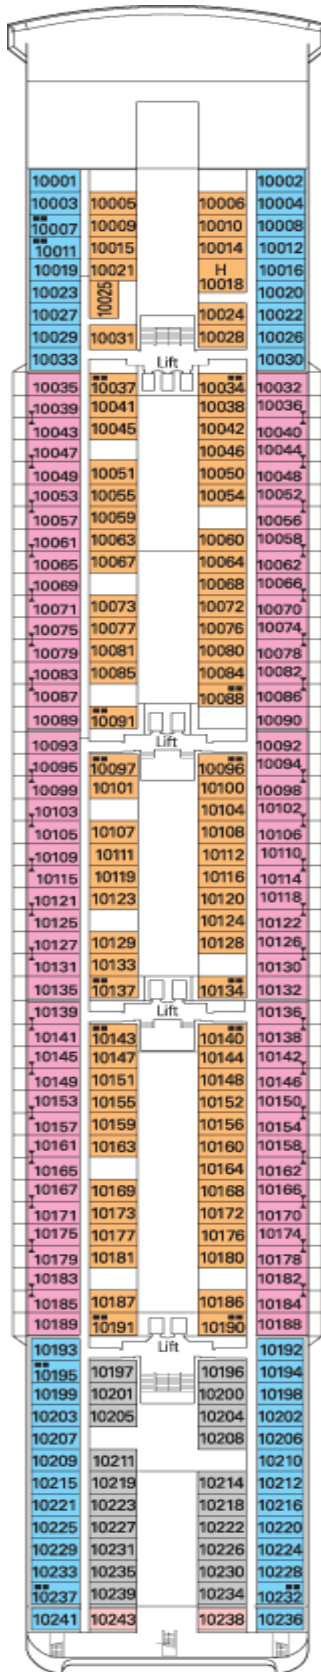

TURANDOT DECK

CABIN TYPES

- ▲ Sofa bed
- 3rd bed is a bunk bed
- 3rd & 4th beds are bunks
- double sofa bed
- ↔ Connecting cabins
- H Disabled cabin

*The above information may change at the time of booking.

- Category 4
- Category 5
- Category 6
- Category 9
- Category 10