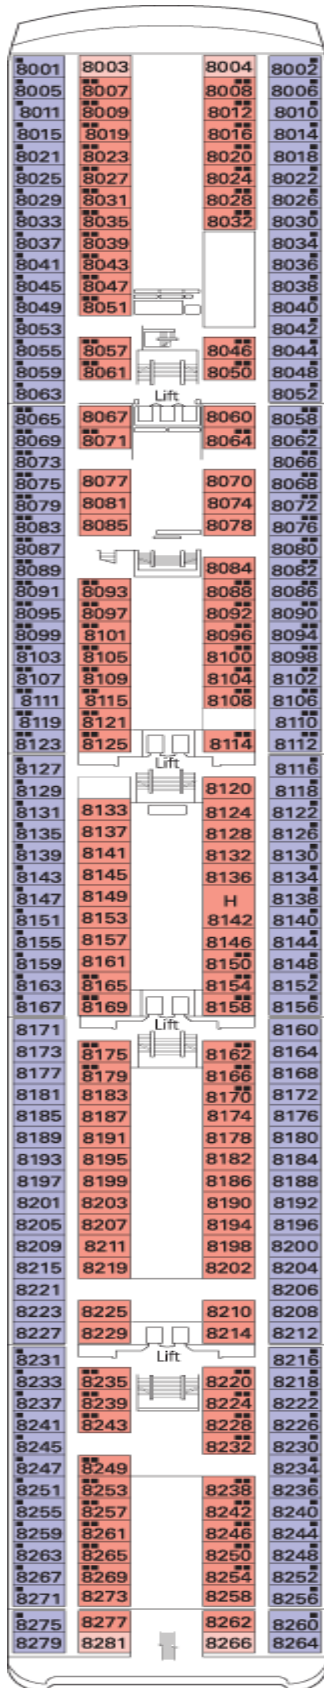

LA TRAVIATA DECK

CABIN TYPES

- ▲ Sofa bed
- 3rd bed is a bunk bed
- 3rd & 4th beds are bunks
- double sofa bed
- Y Connecting cabins
- H Disabled cabin

*The above information may change at the time of booking.

- Category 3
- Category 6
- Category 8