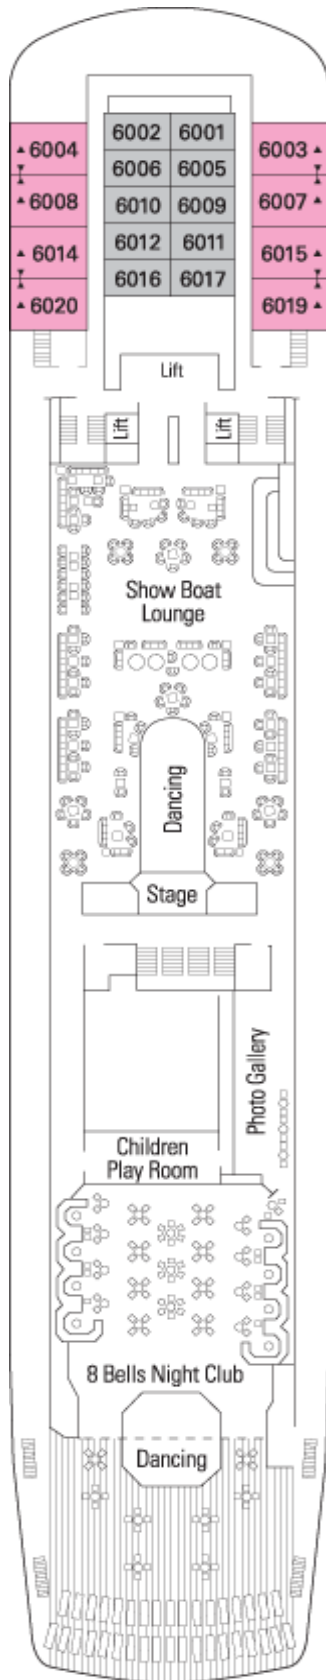

Ship Facts

MSC Rhapsody

382 Cabins ~ 812 Guests

Technical Specifications

Length: 541 ft
Width: 76 ft
Tonnages: 16,852 t
Cruise Speed: 18 Knots
Passenger Acc.: 383 Staterooms
Crew: approx. 349 people
8 Decks
2 Elevators
Fully Stabilized
Ship Registry: Panama

Accommodations

Suites:

The suites feature a bedroom with a king size bed (convertible in 2 single beds under request), bath. Complete with a living room/sitting area, sofa bed, tv, telephone and radio, refrigerator, windows, air -conditioning

The illustrations shown on this page are solely for the reader's information; the furnishings and layout may vary from one cabin to another of the same category.

Decks:

DECK SUN

CABIN TYPES

- ▲ Sofa bed
- 3rd bed is a bunk bed
- 3rd & 4th beds are bunks
- ◆ double sofa bed
- Y Connecting cabins
- H Disabled cabin

*The above information may change at the time of booking

DECK 6

CABIN TYPES

- ▲ Sofa bed
- 3rd bed is a bunk bed
- 3rd & 4th beds are bunks
- ◆ double sofa bed
- ⚡ Connecting cabins
- H Disabled cabin

*The above information may change at the time of booking.