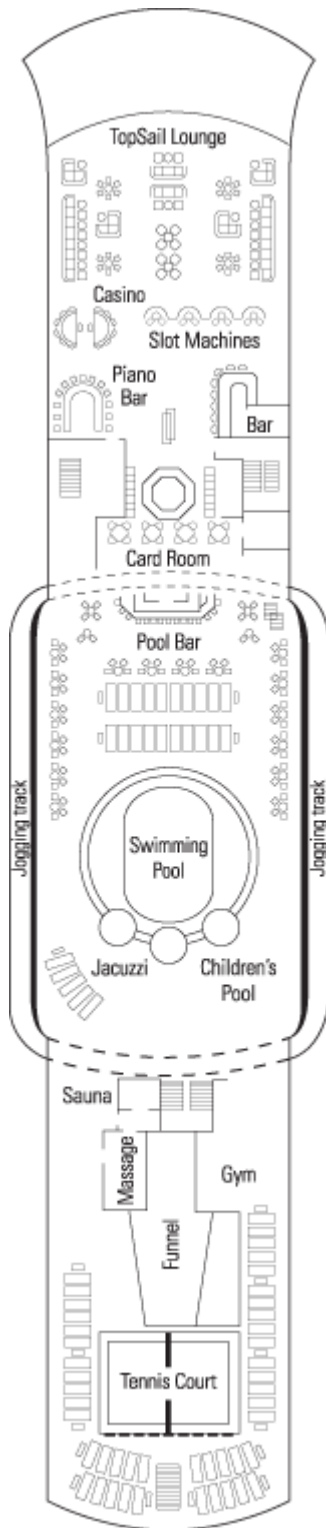

Ship Facts

MSC Rhapsody

382 Cabins ~ 812 Guests

Technical Specifications

Length: 541 ft
Width: 76 ft
Tonnages: 16,852 t
Cruise Speed: 18 Knots
Passenger Acc.: 383 Staterooms
Crew: approx. 349 people
8 Decks
2 Elevators
Fully Stabilized
Ship Registry: Panama

Oceanview Staterooms:

Outside staterooms include a two lower beds convertible in king size bed, bathtub & shower, tv, telephone and radio, air -conditioning

Inside Staterooms:

Inside staterooms include a two lower beds convertible in king size bed, bathtub & shower, tv, telephone and radio, air -conditioning

The illustrations shown on this page are solely for the reader's information; the furnishings and layout may vary from one cabin to another of the same category.

Decks:

DECK SUN

CABIN TYPES

- ▲ Sofa bed
- 3rd bed is a bunk bed
- 3rd & 4th beds are bunks
- ◆ double sofa bed
- Y Connecting cabins
- H Disabled cabin

*The above information may change at the time of booking

DECK 6

CABIN TYPES

- ▲ Sofa bed
- 3rd bed is a bunk bed
- 3rd & 4th beds are bunks
- ◆ double sofa bed
- ⚡ Connecting cabins
- H Disabled cabin

*The above information may change at the time of booking.