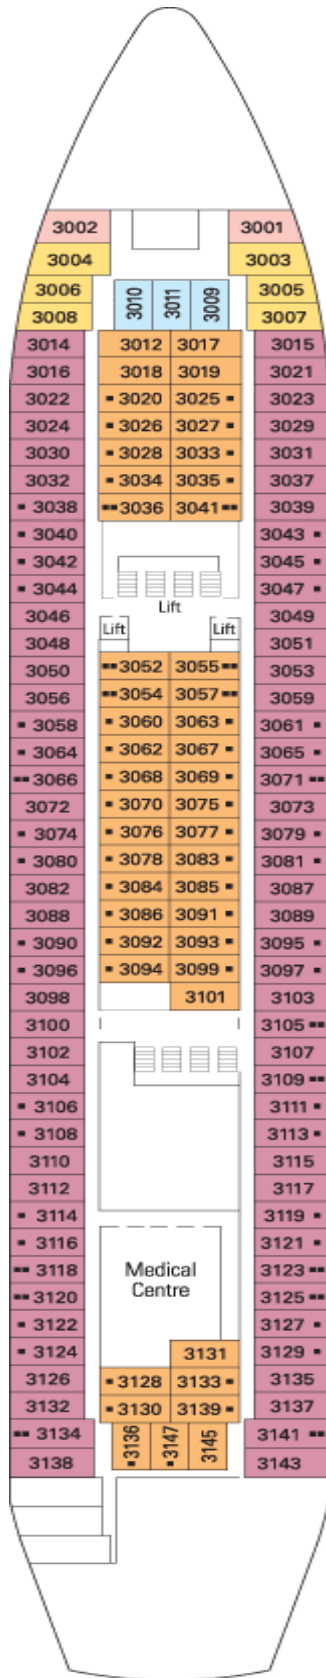

DECK 3

CABIN TYPES

- ▲ Sofa bed
- 3rd bed is a bunk bed
- 3rd & 4th beds are bunks
- double sofa bed
- ⚡ Connecting cabins
- H Disabled cabin

*The above information may change at the time of booking.

- Category 1
- Category 2
- Category 4
- Category 6
- Category 7