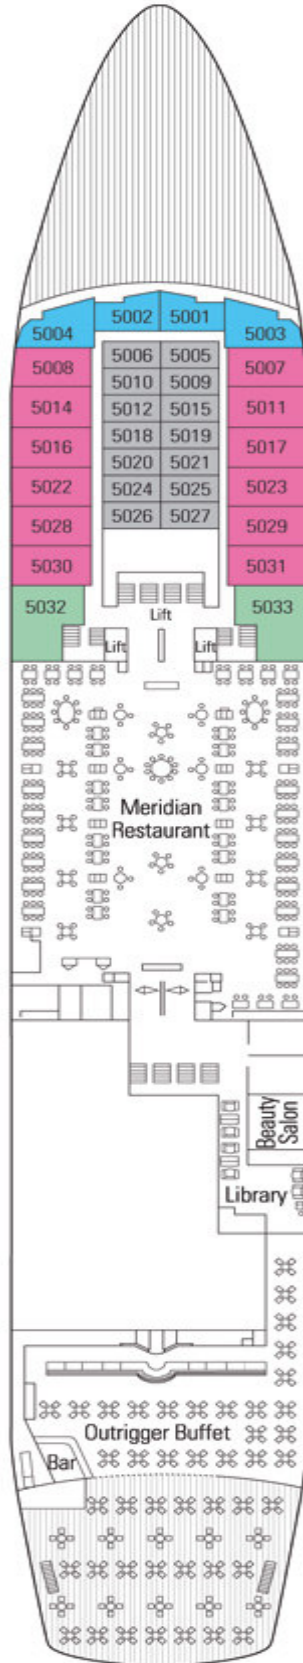

Ship Facts

MSC Rhapsody

382 Cabins ~ 812 Guests

Technical Specifications

Length: 541 ft
Width: 76 ft
Tonnages: 16,852 t
Cruise Speed: 18 Knots
Passenger Acc.: 383 Staterooms
Crew: approx. 349 people
8 Decks
2 Elevators
Fully Stabilized
Ship Registry: Panama

Accommodations

Suites:

The suites feature a bedroom with a king size bed (convertible in 2 single beds under request), bath. Complete with a living room/sitting area, sofa bed, tv, telephone and radio, refrigerator, windows, air -conditioning

*The above information may change at the time of booking

DECK 6

CABIN TYPES

- ▲ Sofa bed
- 3rd bed is a bunk bed
- 3rd & 4th beds are bunks
- ◆ double sofa bed
- ⚡ Connecting cabins
- H Disabled cabin

*The above information may change at the time of booking.

- Category 5
- Category 10

DECK 5

CABIN TYPES

- ▲ Sofa bed
- 3rd bed is a bunk bed
- 3rd & 4th beds are bunks
- ◆ double sofa bed
- ⚡ Connecting cabins
- H Disabled cabin

*The above information may change at the time of booking.