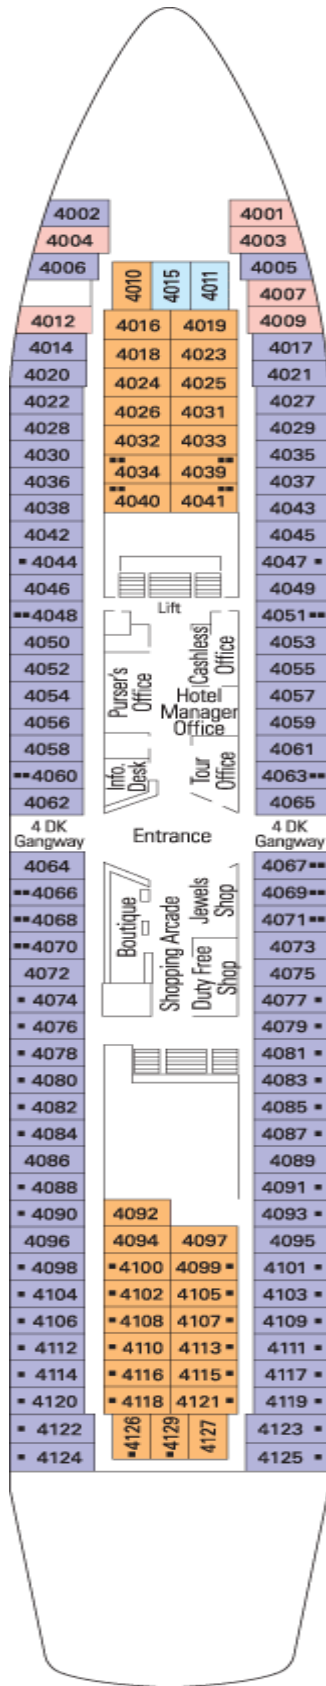

DECK 4

CABIN TYPES

- ▲ Sofa bed
- 3rd bed is a bunk bed
- 3rd & 4th beds are bunks
- double sofa bed
- ⚡ Connecting cabins
- H Disabled cabin

*The above information may change at the time of booking.

- Category 1
- Category 4
- Category 6
- Category 8