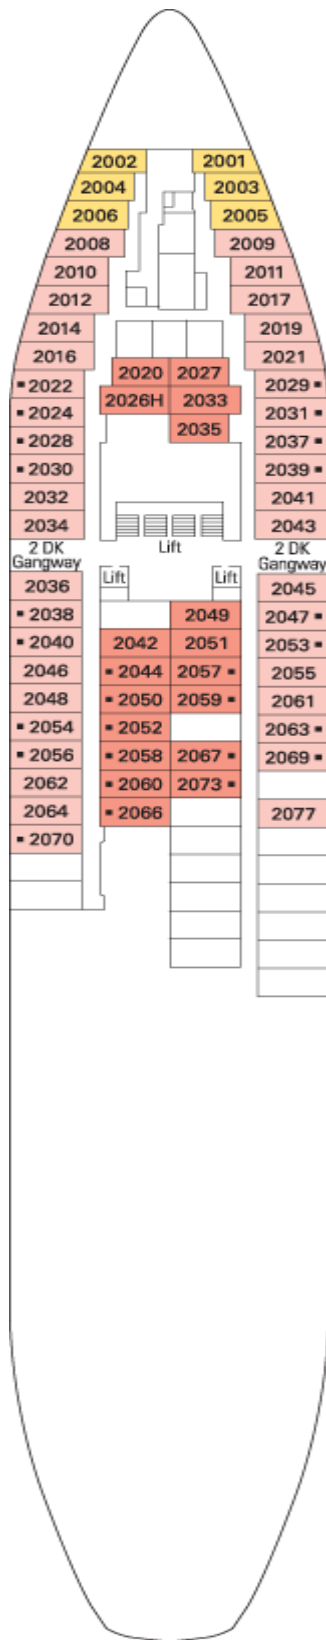

DECK 2

CABIN TYPES

- ▲ Sofa bed
- 3rd bed is a bunk bed
- 3rd & 4th beds are bunks
- double sofa bed
- ⚓ Connecting cabins
- H Disabled cabin

*The above information may change at the time of booking.

- Category 2
- Category 3
- Category 6