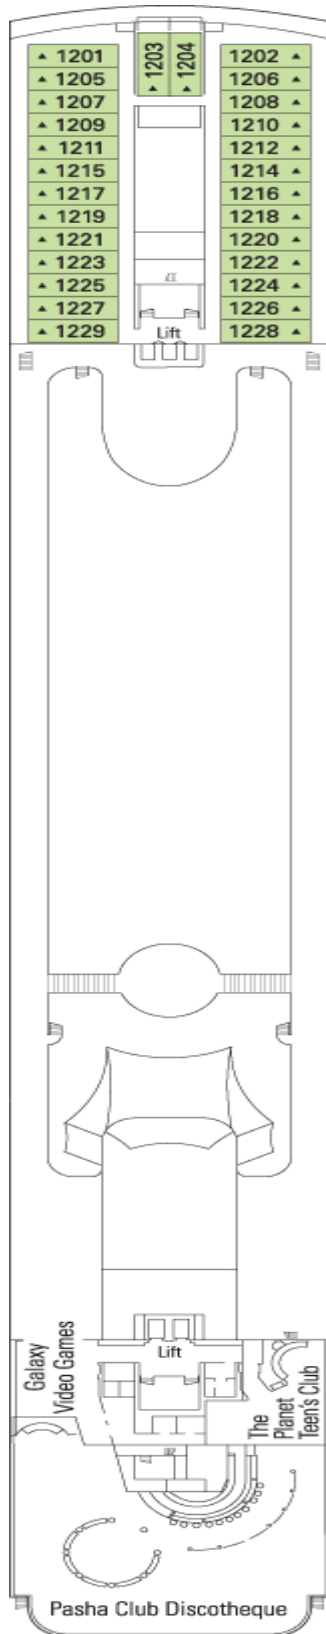

Ship Facts

MSC Sinfonia

777 Cabins ~ 2087 Guests

Technical Specifications

Length: 251.25 mt
Width: 28.8 mt
Tonnes: 58,625 t
Speed: 21 Knots
Passenger Acc.: 1,566
Crew: approx. 701 people
9 Decks
9 Elevators
Fully Stabilized
Ship Registry: Panama

Oceanview Staterooms:

Single beds that can be converted into double bed, bathroom with shower, mini bar, safe, tv, telephone, radio. Dim. (13mq)

Inside Staterooms:

Single beds that can be converted into double bed, bathroom with shower, mini bar, safe, tv, telephone, radio. Dim. (13mq)

The illustrations shown on this page are solely for the reader's information; the furnishings and layout may vary from one cabin to another of the same category.

Decks

BIZET DECK

CABIN TYPES

- ▲ Sofa bed
- 3rd bed is a bunk bed
- 3rd & 4th beds are bunks
- ◆ double sofa bed
- Y Connecting cabins
- H Disabled cabin

*The above information may change at the time of booking.

Category 11

DEBUSSY DECK

CABIN TYPES

- ▲ Sofa bed
- 3rd bed is a bunk bed
- 3rd & 4th beds are bunks
- ◆ double sofa bed
- Y Connecting cabins
- H Disabled cabin