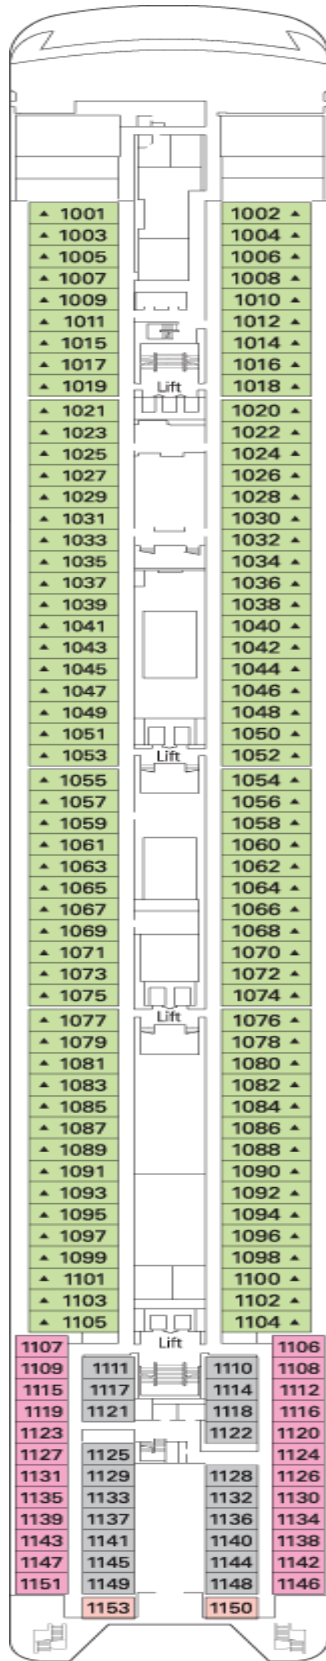

Ship Facts

MSC Sinfonia

777 Cabins ~ 2087 Guests

Technical Specifications

Length: 251.25 mt
Width: 28.8 mt
Tonnes: 58,625 t
Speed: 21 Knots
Passenger Acc.: 1,566
Crew: approx. 701 people
9 Decks
9 Elevators
Fully Stabilized
Ship Registry: Panama

Oceanview Staterooms:

Single beds that can be converted into double bed, bathroom with shower, mini bar, safe, tv, telephone, radio. Dim. (13mq)

Inside Staterooms:

Single beds that can be converted into double bed, bathroom with shower, mini bar, safe, tv, telephone, radio. Dim. (13mq)

*The above information may change at the time of booking.

Category 11

DEBUSSY DECK

CABIN TYPES

- ▲ Sofa bed
- 3rd bed is a bunk bed
- 3rd & 4th beds are bunks
- ◆ double sofa bed
- Y Connecting cabins
- H Disabled cabin

*The above information may change at the time of booking.

- Category 5
- Category 6
- Category 10
- Category 11

TCHAIKOVSKI DECK

CABIN TYPES

- ▲ Sofa bed
- 3rd bed is a bunk bed
- 3rd & 4th beds are bunks
- ◆ double sofa bed
- ⌋ Connecting cabins
- H Disabled cabin