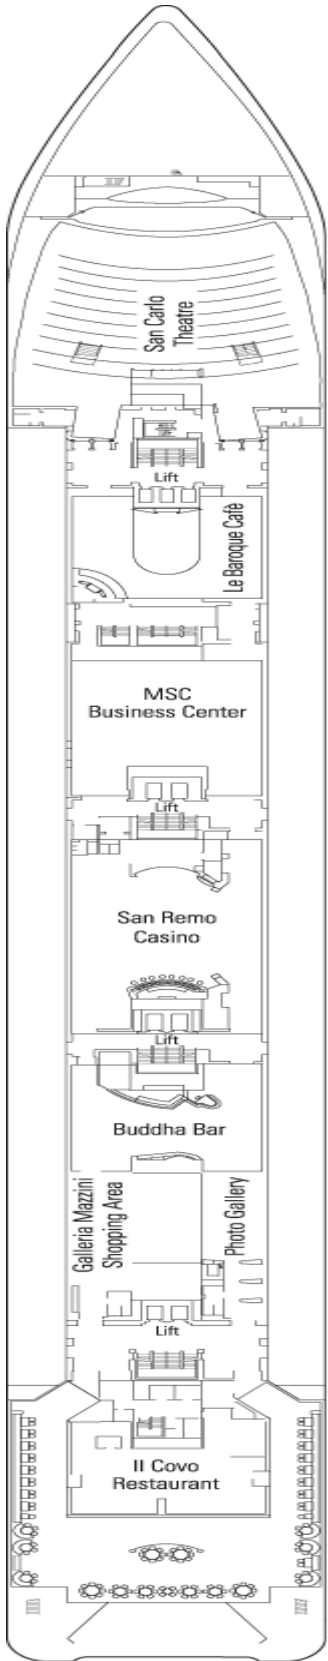

MOZART DECK

CABIN TYPES

- ▲ Sofa bed
- 3rd bed is a bunk bed
- 3rd & 4th beds are bunks
- double sofa bed
- Y Connecting cabins
- H Disabled cabin

*The above information may change at the time of booking.