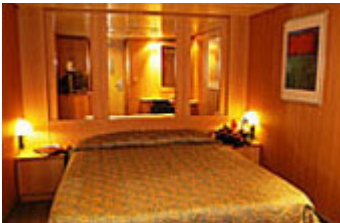

Cabins

132 Suites with private balcony
2 Family-size suites without balcony
371 Outside staterooms
272 Inside staterooms
4 For disabled passengers
777 Staterooms in total
All staterooms have:
air-conditioning, satellite, TV, minibar,
room safe, radio & 24-hour room service

Accommodations

Suites with balconies:

Air Conditioning, double bed, spacious wardrobe, bathroom with bathtub, tv, telephone, radio, Internet connection with own laptop (service on payment), mini bar, safe. Dim. (22mq)

Oceanview Staterooms:

Single beds that can be converted into double bed, bathroom with shower, mini bar, safe, tv, telephone, radio. Dim. (13mq)

Inside Staterooms:

Single beds that can be converted into double bed, bathroom with shower, mini bar, safe, tv, telephone, radio. Dim. (13mq)

The illustrations shown on this page are solely for the reader's information; the furnishings and layout may vary from one cabin to another of the same category.

Decks

BIZET DECK

CABIN TYPES

- ▲ Sofa bed
- 3rd bed is a bunk bed
- 3rd & 4th beds are bunks
- ◆ double sofa bed
- Y Connecting cabins
- H Disabled cabin