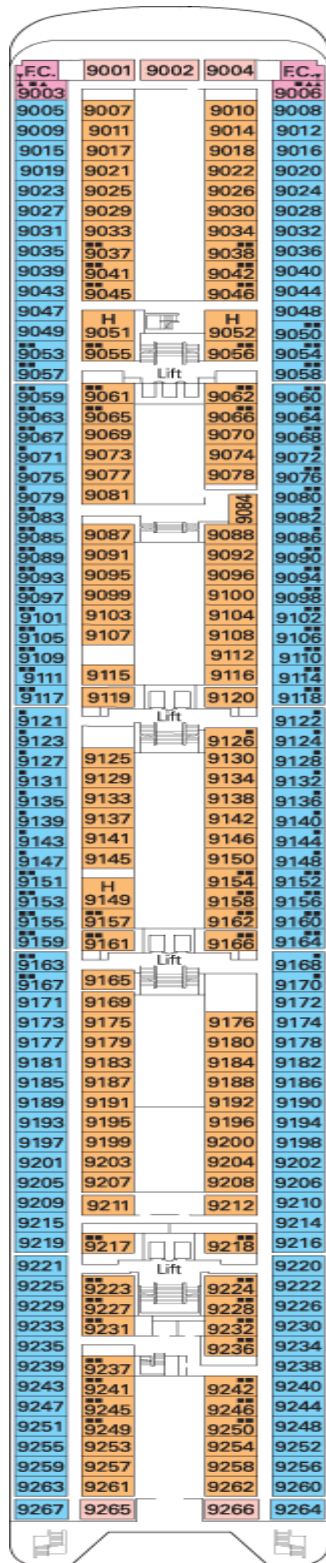

Ship Facts

MSC Sinfonia

777 Cabins ~ 2087 Guests

Technical Specifications

Length: 251.25 mt
Width: 28.8 mt
Tonnes: 58,625 t
Speed: 21 Knots
Passenger Acc.: 1,566
Crew: approx. 701 people
9 Decks
9 Elevators
Fully Stabilized
Ship Registry: Panama

Oceanview Staterooms:

Single beds that can be converted into double bed, bathroom with shower, mini bar, safe, tv, telephone, radio. Dim. (13mq)

Inside Staterooms:

Single beds that can be converted into double bed, bathroom with shower, mini bar, safe, tv, telephone, radio. Dim. (13mq)

*The above information may change at the time of booking.

Category 11

DEBUSSY DECK

CABIN TYPES

- ▲ Sofa bed
- 3rd bed is a bunk bed
- 3rd & 4th beds are bunks
- ◆ double sofa bed
- Y Connecting cabins
- H Disabled cabin

*The above information may change at the time of booking.

- Category 5
- Category 6
- Category 10
- Category 11

TCHAIKOVSKI DECK

CABIN TYPES

- ▲ Sofa bed
- 3rd bed is a bunk bed
- 3rd & 4th beds are bunks
- ◆ double sofa bed
- ⌋ Connecting cabins
- H Disabled cabin