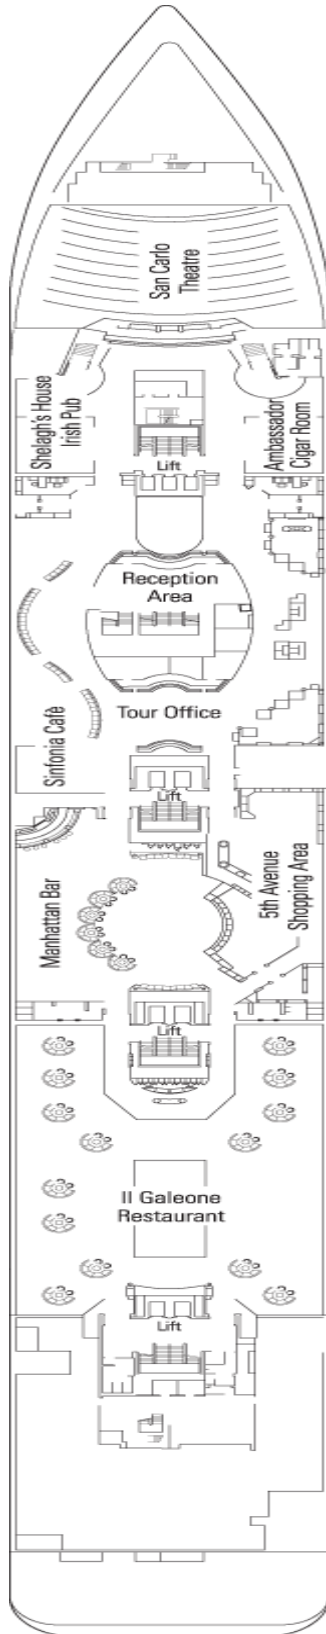

BEETHOVEN DECK

CABIN TYPES

- ▲ Sofa bed
- 3rd bed is a bunk bed
- 3rd & 4th beds are bunks
- double sofa bed
- Y Connecting cabins
- H Disabled cabin

*The above information may change at the time of booking.