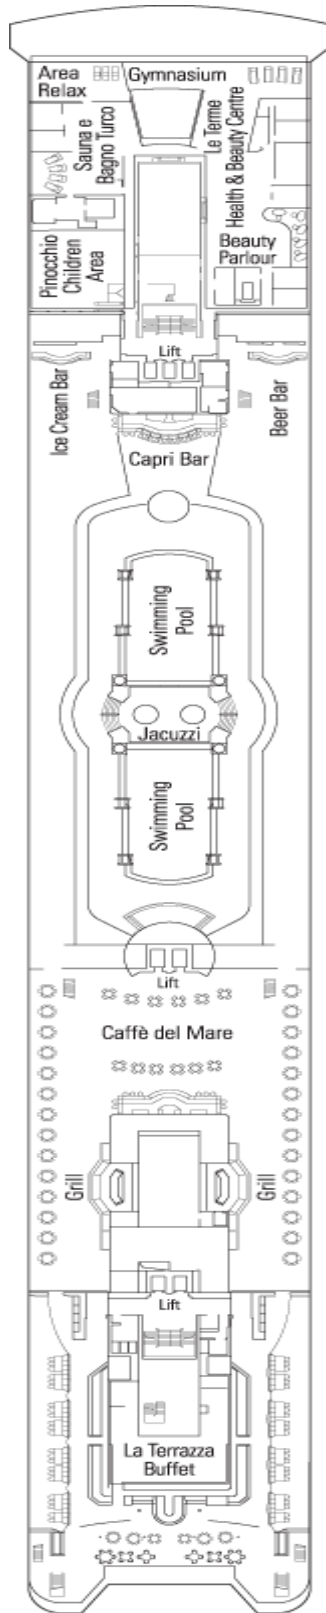

Ship Facts

MSC Sinfonia

777 Cabins ~ 2087 Guests

Technical Specifications

Length: 251.25 mt
Width: 28.8 mt
Tonnes: 58,625 t
Speed: 21 Knots
Passenger Acc.: 1,566
Crew: approx. 701 people
9 Decks
9 Elevators
Fully Stabilized
Ship Registry: Panama

The illustrations shown on this page are solely for the reader's information; the furnishings and layout may vary from one cabin to another of the same category.

Decks

BIZET DECK

CABIN TYPES

- ▲ Sofa bed
- 3rd bed is a bunk bed
- 3rd & 4th beds are bunks
- ◆ double sofa bed
- Y Connecting cabins
- H Disabled cabin

*The above information may change at the time of booking.

Category 11

DEBUSSY DECK

CABIN TYPES

- ▲ Sofa bed
- 3rd bed is a bunk bed
- 3rd & 4th beds are bunks
- ◆ double sofa bed
- Y Connecting cabins
- H Disabled cabin

*The above information may change at the time of booking.

SIBELIUS DECK

CABIN TYPES

- ▲ Sofa bed
- 3rd bed is a bunk bed
- 3rd & 4th beds are bunks
- ◆ double sofa bed
- ⚡ Connecting cabins
- H Disabled cabin