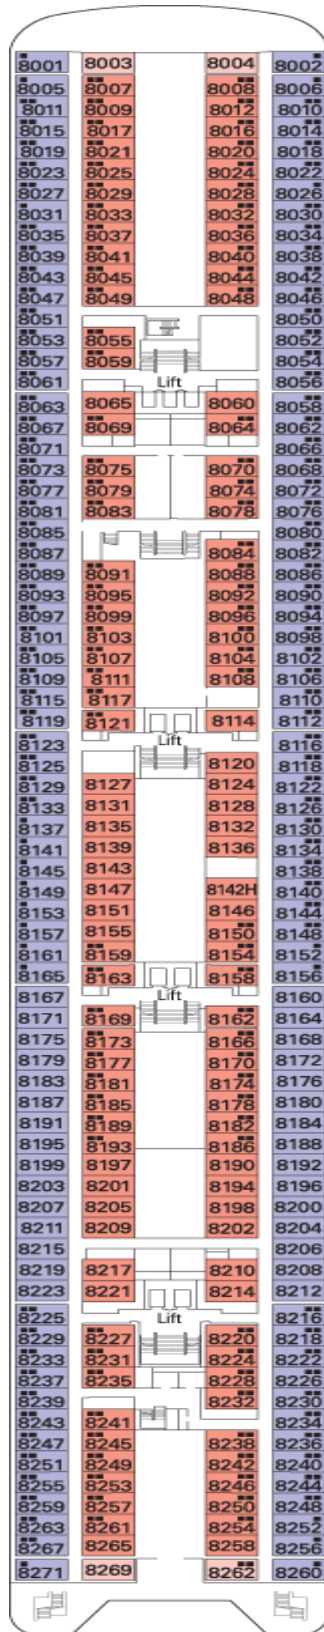

BACH DECK

CABIN TYPES

- ▲ Sofa bed
- 3rd bed is a bunk bed
- 3rd & 4th beds are bunks
- double sofa bed
- ⌵ Connecting cabins
- H Disabled cabin

*The above information may change at the time of booking.

- Category 4
- Category 6
- Category 8